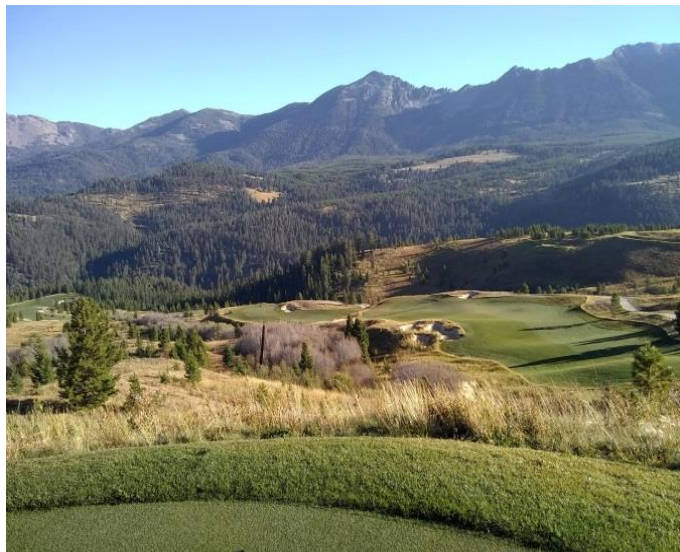

The Reserve at Moonlight Basin

INTERNSHIP OPPORTUNITY

The Reserve at Moonlight Basin is now accepting applications for summer interns for our 2021 season. Moonlight Basin is an 18 hole private golf course located at 7000 feet of elevation in Big Sky, MT. The Reserve was rated the #2 best new private course in 2016 and has already climbed to the #2 course in the state according to Golf Digest.

Benefits

- Competitive wage
- Housing
- Meals
- Uniforms
- Great golfing privileges
- End of the season bonus
- 3 – 6 month positions available

To apply:

Please send cover letter & resume to: Perk Purcell | Assistant Golf Course Superintendent